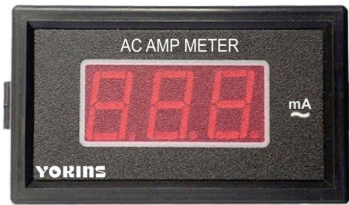

## AC MILLIAMPERE METER

MODEL	Range	Maximum Display	Dimension	Mounting Size	Auxiliary Supply
DD-AMA100-09	0-100mA AC (Direct)	99.9	70*41mm	68*38mm	9V AC/DC
DD-AMA500-09	0-500mA AC (Direct)	500	70*41mm	68*38mm	9V AC/DC

### DD-AMA100-09 & DD-AMA500-09

- LED Size/ Color: 3 digit, 0.56', Red
- Wire Accuracy: +/- 1%, +/- 2LSB
- Over Range: Display 'H'
- Power: 9VAC/DC Red/Black
- Sample Speed: about 10 times/sec.

(DD-AMA100-09)