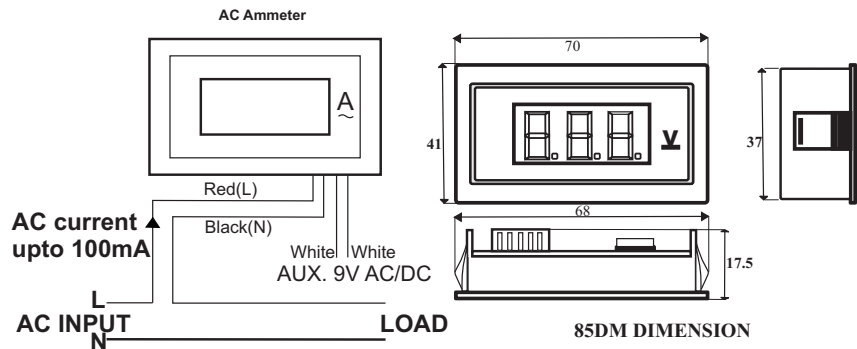

## AC MILLIAMPERE METER

MODEL	Range	Maximum Display	Dimension	Mounting Size	Auxiliary Supply
DD-AMA100-09	0-100mA AC (Direct)	99.9	70*41mm	68*38mm	9V AC/DC
DD-AMA500-09	0-500mA AC (Direct)	500	70*41mm	68*38mm	9V AC/DC

### DD-AMA100-09 & DD-AMA500-09

- LED Size/ Color: 3 digit, 0.56', Red
- Wire Accuracy: +/- 1%, +/- 2LSB
- Over Range: Display 'H'
- Power: 9VAC/DC Red/Black
- Sample Speed: about 10 times/sec.

(DD-AMA100-09)