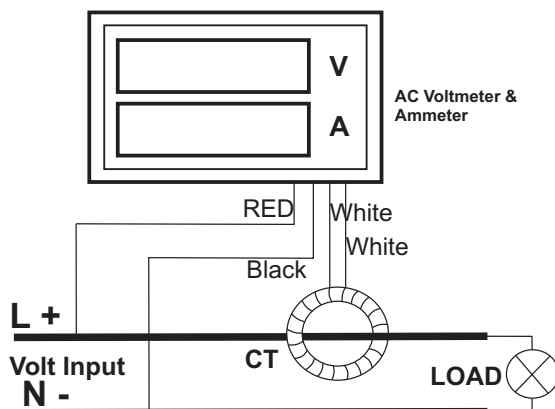

DIGITAL DISPLAY **YOKINS**

The Name That Spells Precision

AC VOLT & AMPERE METER

MODEL	Voltages & Current Ranges	Maximum Display	LED Size/Color	Dimension
DD-AVA300-50-SP(RB)	50-300V AC 50A AC	300 & 50.0	3 digit, 0.26', Red & Blue	70*41mm
DD-AVA300-50-SP(RR)	50-300V AC 50A AC	300 & 50.0	3 digit, 0.26', Red & Red	70*41mm

DD-AVA300-50-SP(RB)

Range: 0-50.0 A AC & 300V AC
(through CT, two white wire for CT)
Resolution to 1V & 0.1A;
Accuracies to +/-1%, +/-2LSB
Reliable, long life, Micro controller measuring
Sample Speed: about 10 times/sec.
Over Range: Display 'H'
Mounting Size : 68*38mm

DD-AVA300-50-SP(RR)

Range: 0-50.0 A AC & 300V AC
(through CT, two white wire for CT)
Resolution to 1V & 0.1A;
Accuracies to +/-1%, +/-2LSB
Reliable, long life, Micro controller measuring
Sample Speed: about 10 times/sec.
Over Range: Display 'H'
Mounting Size : 68*38mm

(DD-AVA300-50-SP(RB))

(DD-AVA300-50-SP(RR))