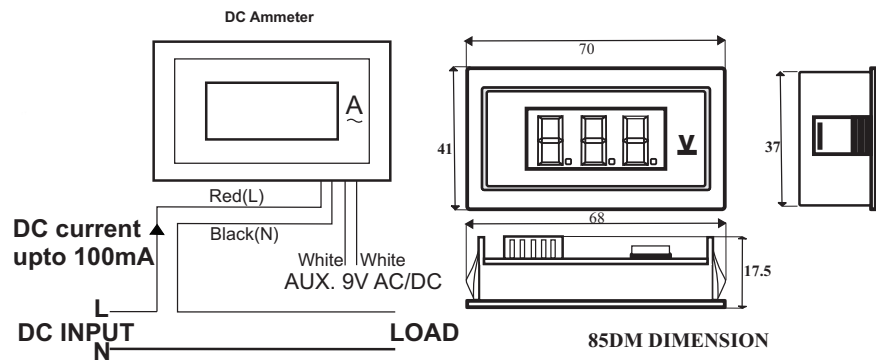

DIGITAL DISPLAY **YORINS**

The Name That Spells Precision

DC MILLIAMPERE METER

MODEL	Range	Maximum Display	Dimension	Mounting Size	Auxiliary Supply
DD-DMA100-09	0-100mA DC (Direct)	99.9	70*41mm	68*38mm	9V AC/DC
DD-DMA500-09	0-500mA DC (Direct)	500	70*41mm	68*38mm	9V AC/DC

DD-DMA100-09 & DD-DMA500-09

- LED Size/ Color: 3 digit, 0.56', Red
- Wire Accuracy: +/- 1%, +/- 2LSB
- Over Range: Display 'H'
- Power: 9VAC/DC Red/Black
- Sample Speed: about 10 times/sec.

(DD-DMA100-09)