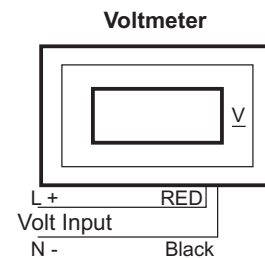

DIGITAL DISPLAY **YOKINS**

The Name That Spells Precision

DC VOLTMETER

MODEL	Range	Maximum Display	Resolution	Auxiliary
DD-DV100-09	0-100V DC	99.9	0.1V	9V AC/DC
DD-DV500-09	0-500V DC	500	1V	9V AC/DC
DD-DV800-09	0-800V DC	800	1V	9V AC/DC
DD-DV10.60-SP	10-60V DC	60	0.1V	Self Powered
DD-DV30.380-SP	30-380V DC	380	1V	Self Powered

DD-DV10.60-SP & DD-DV30.380-SP

Accuracies to +/-1%, +/-2LSB
Reliable, long life, Micro controller measuring
Over Range: Display 'H'
Sample Speed: about 10 times/sec
LED Size/Color: 3 digit, 0.56", Red
Replacement for 2-Wire Analog Meters
Dimension: 70*41mm
Mounting Size: 68*38mm

DD-DV100-09, DD-DV500-09 & DD-DV800-09

Accuracies to +/-1%, +/-2LSB
Reliable, long life, Micro controller measuring
Over Range: Display 'H'
Sample Speed: about 10 times/sec
LED Size/Color: 3 digit, 0.56", Red
Dimension: 70*41mm
Mounting Size: 68*38mm

(DD-DV10.60-SP & DD-DV30.380-SP)