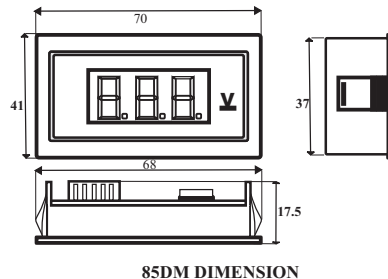

DIGITAL DISPLAY **YOKINS**

The Name That Spells Precision

DC VOLTMETER

MODEL	Range	Maximum Display	Resolution	Auxiliary
DD-DV100-09	0-100V DC	99.9	0.1V	9V AC/DC
DD-DV500-09	0-500V DC	500	1V	9V AC/DC
DD-DV800-09	0-800V DC	800	1V	9V AC/DC
DD-DV10.60-SP	10-60V DC	60	0.1V	Self Powered
DD-DV30.380-SP	30-380V DC	380	1V	Self Powered

DD-DV10.60-SP & DD-DV30.380-SP

Accuracies to +/-1%, +/-2LSB
Reliable, long life, Micro controller measuring
Over Range: Display 'H'
Sample Speed: about 10 times/sec
LED Size/Color: 3 digit, 0.56", Red
Replacement for 2-Wire Analog Meters
Dimension: 70*41mm
Mounting Size: 68*38mm

DD-DV100-09, DD-DV500-09 & DD-DV800-09

Accuracies to +/-1%, +/-2LSB
Reliable, long life, Micro controller measuring
Over Range: Display 'H'
Sample Speed: about 10 times/sec
LED Size/Color: 3 digit, 0.56", Red
Dimension: 70*41mm
Mounting Size: 68*38mm

(DD-DV10.60-SP & DD-DV30.380-SP)