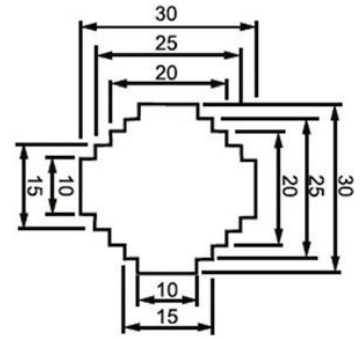

### YOK-TB3010-Metering CT upto 250/5A (with Dimension)

RATIO	VA	Class
60/5A to 80/5A	1	3.0
100/5A	1	1.0
125/5A	1	1.0
150/5A	1	1.0
200/5A	2.5	1.0
250/5A	2.5	1.0

### YOK-TB4010-Metering CT upto 600/5A (with Dimension)

RATIO	VA	Class
150/5A	1.5	1.0
200/5A	1.5	1.0
250/5A	2.5	1.0
300/5A	2.5	1.0
400/5A	2.5	1.0
500/5A & 600/5A	2.5	1.0

### YOK-TB8010-Metering CT upto 2000/5A (with Dimension)

RATIO	VA	Class
400/5A	5	1.0
500/5A	5	1.0
600/5A	5	1.0
750/5A to 2000/5A	5	1.0

### YOK-TB10030-Metering CT upto 6000/5A (with Dimension)

RATIO	VA	Class
400/5A	5	1.0
500/5A & 600/5A	5	1.0
750/5A & 800/5A	5	1.0
1000/5A & 1600/5A	5	1.0
2000/5A & 2500/5A	5	1.0
3000/5A & 4000/5A	5	1.0