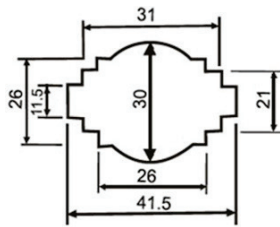

### YOK-TB3010-Metering CT upto 250/5A (with Dimension)

RATIO	VA	Class
60/5A to 80/5A	1	3.0
100/5A	1	1.0
125/5A	1	1.0
150/5A	1	1.0
200/5A	2.5	1.0
250/5A	2.5	1.0

### YOK-TB4010-Metering CT upto 600/5A (with Dimension)

RATIO	VA	Class
150/5A	1.5	1.0
200/5A	1.5	1.0
250/5A	2.5	1.0
300/5A	2.5	1.0
400/5A	2.5	1.0
500/5A & 600/5A	2.5	1.0

### YOK-TB8010-Metering CT upto 2000/5A (with Dimension)

RATIO	VA	Class
400/5A	5	1.0
500/5A	5	1.0
600/5A	5	1.0
750/5A to 2000/5A	5	1.0

### YOK-TB10030-Metering CT upto 6000/5A (with Dimension)

RATIO	VA	Class
400/5A	5	1.0
500/5A & 600/5A	5	1.0
750/5A & 800/5A	5	1.0
1000/5A & 1600/5A	5	1.0
2000/5A & 2500/5A	5	1.0
3000/5A & 4000/5A	5	1.0