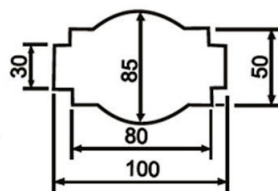

### YOK-TB3010-Metering CT upto 250/5A (with Dimension)

RATIO	VA	Class
60/5A to 80/5A	1	3.0
100/5A	1	1.0
125/5A	1	1.0
150/5A	1	1.0
200/5A	2.5	1.0
250/5A	2.5	1.0

### YOK-TB4010-Metering CT upto 600/5A (with Dimension)

RATIO	VA	Class
150/5A	1.5	1.0
200/5A	1.5	1.0
250/5A	2.5	1.0
300/5A	2.5	1.0
400/5A	2.5	1.0
500/5A & 600/5A	2.5	1.0

### YOK-TB8010-Metering CT upto 2000/5A (with Dimension)

RATIO	VA	Class
400/5A	5	1.0
500/5A	5	1.0
600/5A	5	1.0
750/5A to 2000/5A	5	1.0

### YOK-TB10030-Metering CT upto 6000/5A (with Dimension)

RATIO	VA	Class
400/5A	5	1.0
500/5A & 600/5A	5	1.0
750/5A & 800/5A	5	1.0
1000/5A & 1600/5A	5	1.0
2000/5A & 2500/5A	5	1.0
3000/5A & 4000/5A	5	1.0