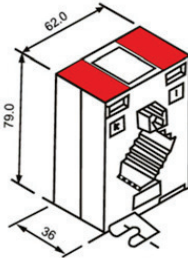

### YOK-TB3010-Metering CT upto 250/5A (with Dimension)

RATIO	VA	Class
60/5A to 80/5A	1	3.0
100/5A	1	1.0
125/5A	1	1.0
150/5A	1	1.0
200/5A	2.5	1.0
250/5A	2.5	1.0

### YOK-TB4010-Metering CT upto 600/5A (with Dimension)

RATIO	VA	Class
150/5A	1.5	1.0
200/5A	1.5	1.0
250/5A	2.5	1.0
300/5A	2.5	1.0
400/5A	2.5	1.0
500/5A & 600/5A	2.5	1.0

### YOK-TB8010-Metering CT upto 2000/5A (with Dimension)

RATIO	VA	Class
400/5A	5	1.0
500/5A	5	1.0
600/5A	5	1.0
750/5A to 2000/5A	5	1.0