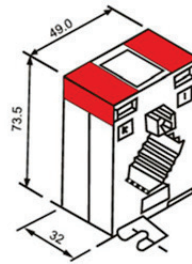

### YOK-TB3010-Metering CT upto 250/5A (with Dimension)

RATIO	VA	Class
60/5A to 80/5A	1	3.0
100/5A	1	1.0
125/5A	1	1.0
150/5A	1	1.0
200/5A	2.5	1.0
250/5A	2.5	1.0

### YOK-TB4010-Metering CT upto 600/5A (with Dimension)

RATIO	VA	Class
150/5A	1.5	1.0
200/5A	1.5	1.0
250/5A	2.5	1.0
300/5A	2.5	1.0
400/5A	2.5	1.0
500/5A & 600/5A	2.5	1.0