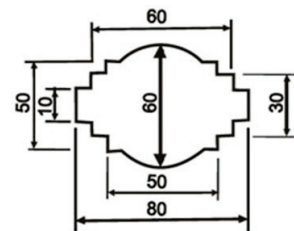

### YOK-TB3010-Metering CT upto 250/5A (with Dimension)

RATIO	VA	Class
60/5A to 80/5A	1	3.0
100/5A	1	1.0
125/5A	1	1.0
150/5A	1	1.0
200/5A	2.5	1.0
250/5A	2.5	1.0

### YOK-TB4010-Metering CT upto 600/5A (with Dimension)

RATIO	VA	Class
150/5A	1.5	1.0
200/5A	1.5	1.0
250/5A	2.5	1.0
300/5A	2.5	1.0
400/5A	2.5	1.0
500/5A & 600/5A	2.5	1.0

### YOK-TB8010-Metering CT upto 2000/5A (with Dimension)

RATIO	VA	Class
400/5A	5	1.0
500/5A	5	1.0
600/5A	5	1.0
750/5A to 2000/5A	5	1.0

### YOK-TB10030-Metering CT upto 6000/5A (with Dimension)

RATIO	VA	Class
400/5A	5	1.0
500/5A & 600/5A	5	1.0
750/5A & 800/5A	5	1.0
1000/5A & 1600/5A	5	1.0
2000/5A & 2500/5A	5	1.0
3000/5A & 4000/5A	5	1.0