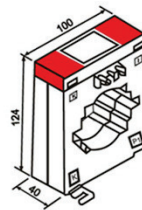

### YOK-TB3010-Metering CT upto 250/5A (with Dimension)

RATIO	VA	Class
60/5A to 80/5A	1	3.0
100/5A	1	1.0
125/5A	1	1.0
150/5A	1	1.0
200/5A	2.5	1.0
250/5A	2.5	1.0

### YOK-TB4010-Metering CT upto 600/5A (with Dimension)

RATIO	VA	Class
150/5A	1.5	1.0
200/5A	1.5	1.0
250/5A	2.5	1.0
300/5A	2.5	1.0
400/5A	2.5	1.0
500/5A & 600/5A	2.5	1.0

### YOK-TB8010-Metering CT upto 2000/5A (with Dimension)

RATIO	VA	Class
400/5A	5	1.0
500/5A	5	1.0
600/5A	5	1.0
750/5A to 2000/5A	5	1.0